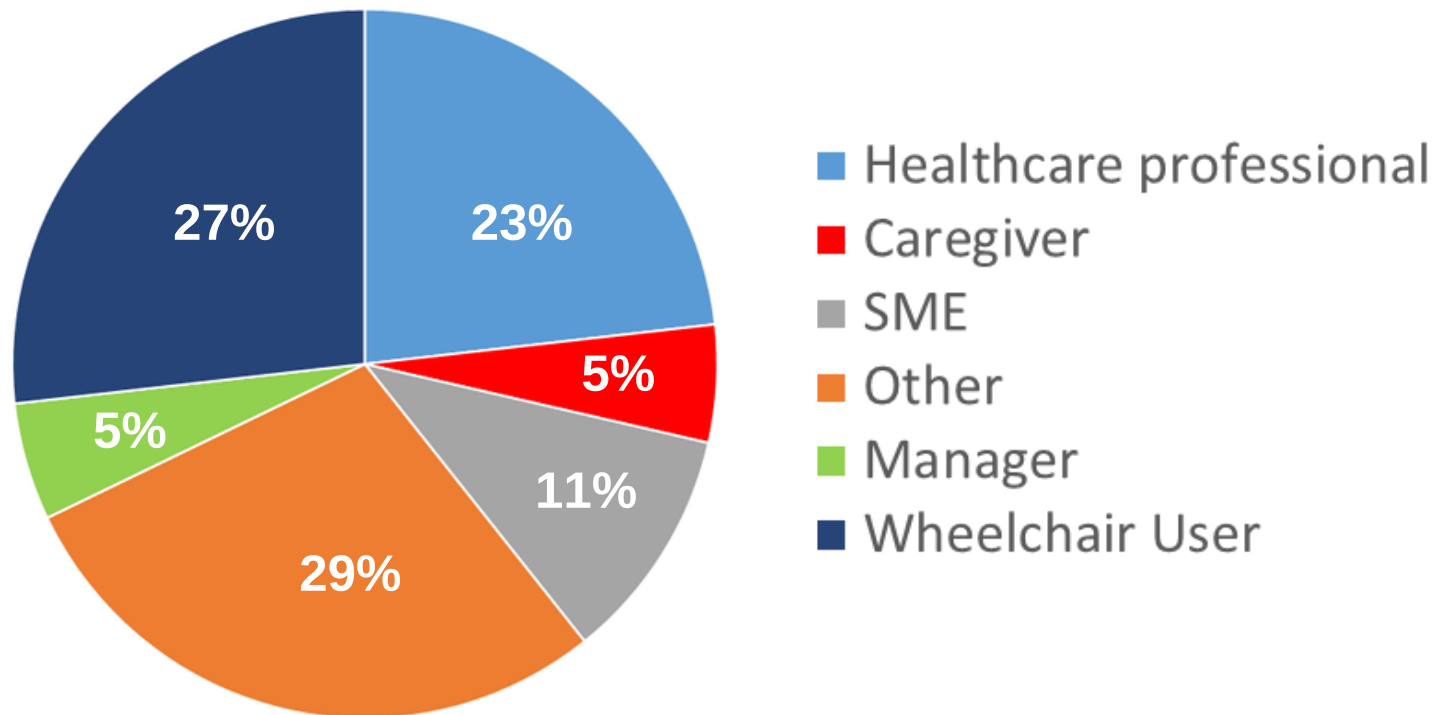

## What EDUCAT team presented ?

Our  
Technology

Market  
Potential  
Survey

Clinical  
Trials

iTCH!

- **Our Technology:** You probably know the parking assistance system of a car. We were inspired to offer an obstacle alerting device for electric wheelchair.
- **Market Potential Survey:** We are conducting a study to identify the benefits that the technologies developed can bring to the daily life of users as well as their economic potential. For this, we are developing a questionnaire in collaboration with our target groups.
- **Clinical trials:** the relevance of the technologies developed is verified by clinical tests. Currently we are conducting a study to identify the link between medical treatment, configuration and driving the chair.
- **iTCH !:** because we believe that the best innovations start from a user need, we have developed a platform to build up a network which brings together people with different skills and different nationalities. You can use this platform to share your ideas or to contribute to innovative projects regarding technologies for a better health

## Who visited our booth ?